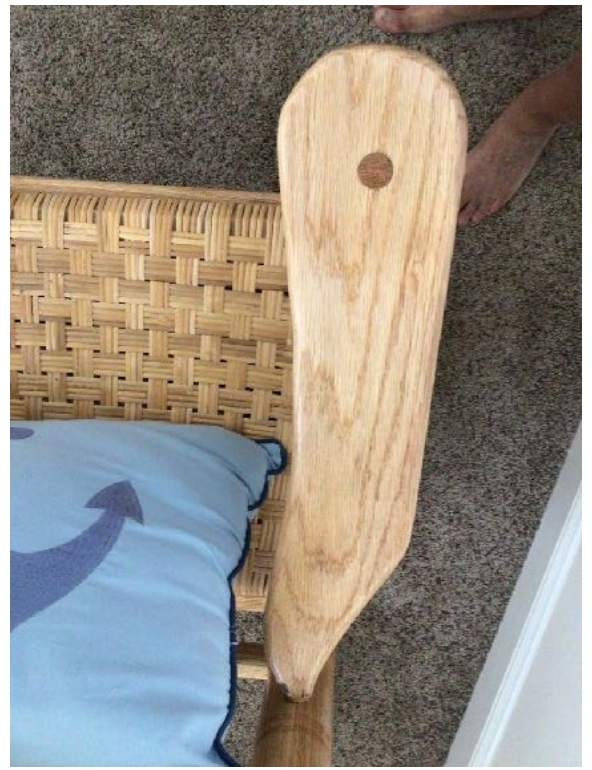

# Show and Tell

GUESS THE TYPE OF TREE THIS IS FROM ANSWER OCT 8TH Native to the southern states but growing in NYS Hat for size

Craig F

Barb H

Top left to right maple dish airbrushed, small painted maple dish, 11" dyed and Tex rim maple and 11" celtic knot engraved,

small maple dish with burned painted celtic love knots/// small hollow form airbrushed and textured

Doug B

Rocker made from white oak with laminated 1x5 rocker base. Sara did the stitching for seat and back