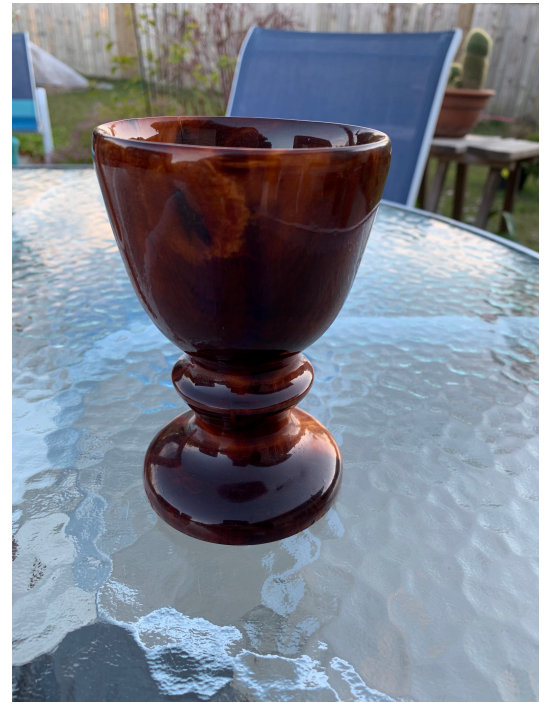

News

Pete Bartlett of Kingsland has accepted the gavel and will be the new President for the year. All the other scalawags that are in office will remain in same position.. A big thank you to Pete.

SHOW OFFS

Rick Basset

Rick is the new owner of a brand new Rikon Midi lathe. A set of carbide cutters and what else. I told him to throw a 2x4 on lathe and turn it.. Play around. He glued up 2 2x4 and this cup is what he got. Pretty durn impressive. We hope his wife Kim is doing good after surgery.