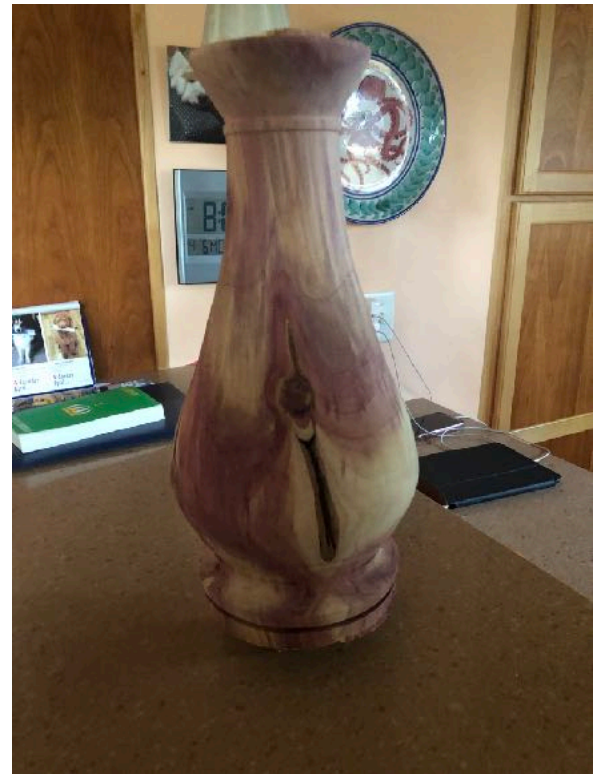

Brag and Show

Craig F

A chunk of Magnolia Herb brought to the January meeting Walnut top with Whelk sea shell

Camphor dish  
burl

Cedar vase 16 h x 6 dia  
unfinished

Charles W

Charles found this on the lee valley web site. Made up in Canada and sell for 18 each. Thought someone might be interested in turning some from scrap wood. Seedling pots made from old paper.